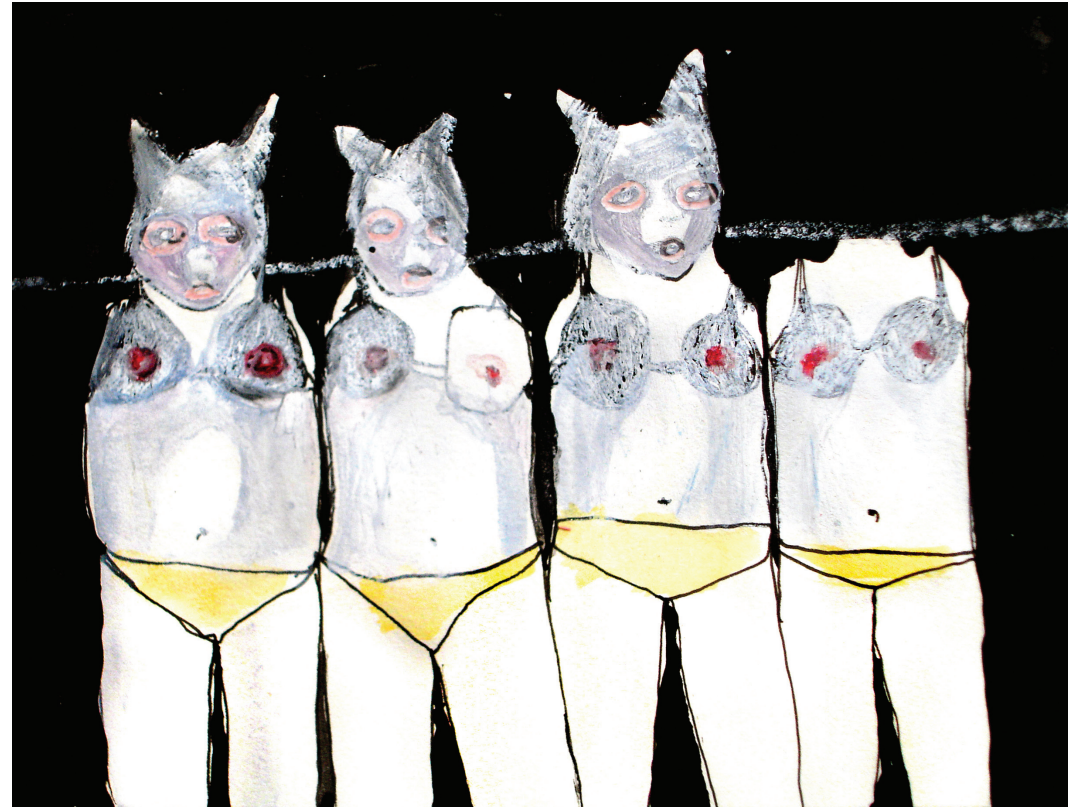

ABSURDITY BECOMES YOU

Q-tip Breathless and
Early Midnights or
Mouth Peaks for
Pearl Black for
Wan Glitter Shiver
Worn out Parades
Slack Cry Comb
Clock Candy Person

Quitter's Special,
Mad Again, Maybe.
Penned Pouts!
Pure Blue!
for Stutter Girl's Answer,
in Parallax Powder.
with Shame or Slicker,
Cough and Shimmer.

Do not _____ the pretty song-birds.

Join the chorus.